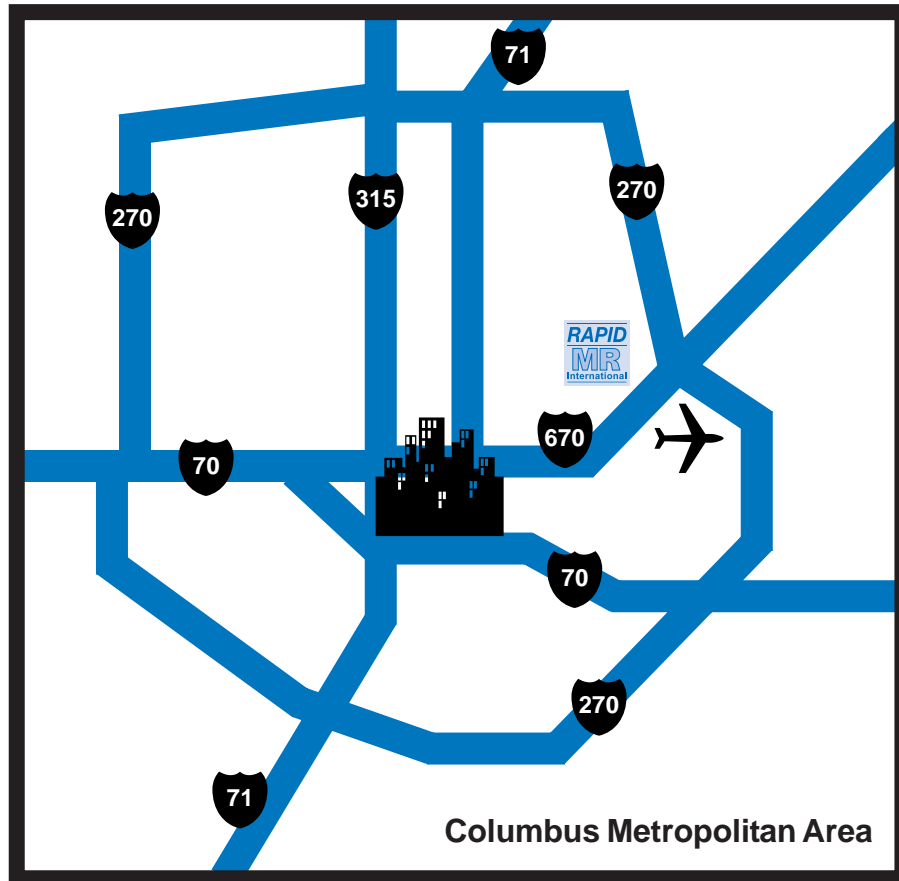

RAPID MR International, LLC

2236 CityGate Drive
Columbus, Ohio 43219-3565, USA
Phone 614-472-0900
Fax 614-472-0901
info@rapidmri.com
www.rapidmri.com

How to find us from the Airport:

Exit the Airport on International Gateway then turn right onto Stelzer Road. Go North on Stelzer for about 1 mile then turn left onto CityGate Drive. We are located in the third Office Development on the right hand side (North/ West Corner of the Complex).

When you come from the East:

Take 70 West to 270 North, which takes you to 670 West. Exit 670 at Stelzer Road/ Airport. Turn left onto Stelzer Road. Go North on Stelzer for about 1 mile then turn left onto CityGate Drive. We are located in the third Office Development on the right hand side (North/ West Corner of the Complex).

From the North:

Take 270 South to the Easton Exit. Get into the left hand lane and turn left onto Stelzer Road. Go for about 2 miles south on Stelzer Road. Turn right onto CityGate Drive. We are located in the third Office Development on the right hand side (North/ West Corner of the Complex).

And from the West:

Go on 70 East to 71 North which takes you to 670 East. Take 670 East to Exit Stelzer Road/ Airport. Turn left onto Stelzer Road. Go North on Stelzer for about 1 mile then turn left onto CityGate Drive. We are located in the third Office Development on the right hand side (North/ West Corner of the Complex).